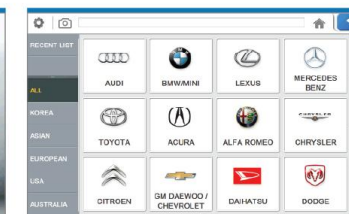

■ Brand Selection