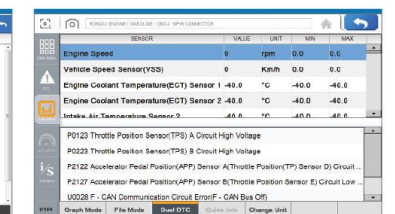

SMART

- ▶ Quick Searching
- ▶ Screen Capture and Memo for Report Reference
- ▶ Flight Record Replay in Numeric or Graphical Form
- ▶ ECU Coding and Programming
- ▶ Real-Time Livedata Text Capture
- ▶ Log-On Data Transfer for Quick Feedback
- ▶ Vehicle Maintenance Information

FUNCTIONS (AUTO-i 700 & 300)

■ Main Screen

■ Brand Selection

■ Quick Searching

■ Menu Selection

■ Maintenance Info

■ Sensor-DTC Dual

■ Sensor-Actu. Dual