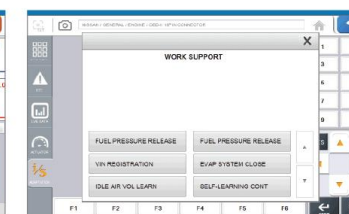

SMART

- ▶ Quick Searching
- ▶ Screen Capture and Memo for Report Reference
- ▶ Flight Record Replay in Numeric or Graphical Form
- ▶ ECU Coding and Programming
- ▶ Real-Time Livedata Text Capture
- ▶ Log-On Data Transfer for Quick Feedback
- ▶ Vehicle Maintenance Information

FUNCTIONS (AUTO-i 700 & 300)

■ Main Screen

■ Brand Selection

■ Quick Searching

■ Menu Selection

■ Maintenance Info

■ Sensor-DTC Dual

■ Sensor-Actu. Dual