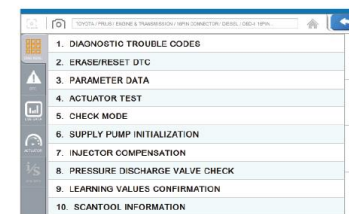

SMART

- ▶ Quick Searching
- ▶ Screen Capture and Memo for Report Reference
- ▶ Flight Record Replay in Numeric or Graphical Form
- ▶ ECU Coding and Programming
- ▶ Real-Time Livedata Text Capture
- ▶ Log-On Data Transfer for Quick Feedback
- ▶ Vehicle Maintenance Information

FUNCTIONS (AUTO-i 700 & 300)

■ Main Screen

■ Brand Selection

■ Quick Searching

■ Menu Selection

■ Maintenance Info

■ Sensor-DTC Dual

■ Sensor-Actu. Dual