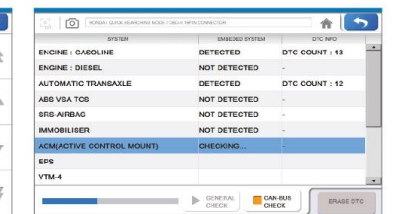

EASY

- ▶ Optimized User-Friendly Menu
- ▶ Favorite and Recent System for Frequent Functions
- ▶ Full Text Description for DTC and Livedata
- ▶ Automatic Wi-Fi Update from AUTO-i Server
- ▶ Print Out Recorded Data with Wi-Fi Technology

SMART

- ▶ Quick Searching
- ▶ Screen Capture and Memo for Report Reference
- ▶ Flight Record Replay in Numeric or Graphical Form
- ▶ ECU Coding and Programming
- ▶ Real-Time Livedata Text Capture
- ▶ Log-On Data Transfer for Quick Feedback
- ▶ Vehicle Maintenance Information

FUNCTIONS (AUTO-i 700 & 300)

■ Main Screen

■ Brand Selection

■ Quick Searching

■ Menu Selection

■ Maintenance Info

■ Sensor-DTC Dual

■ Sensor-Actu. Dual